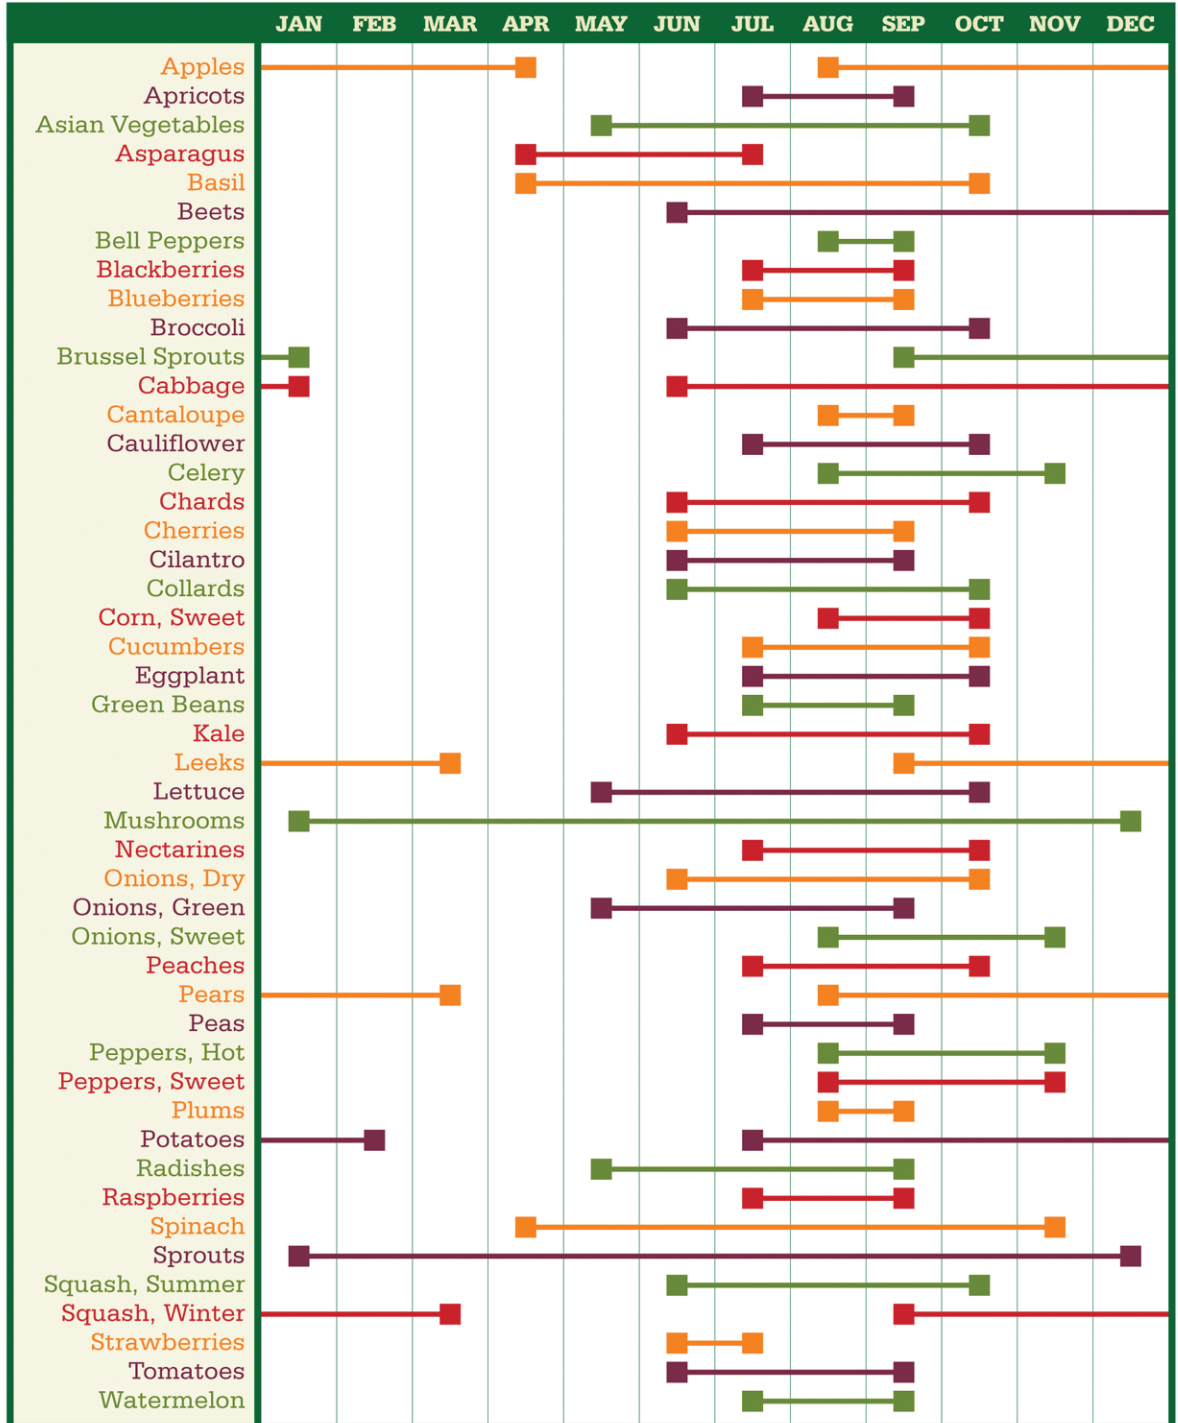

LOCAL NORTHWEST GROWING SEASON

THIS CHART IS BASED ON THE AVERAGE PACIFIC NORTHWEST GROWING SEASON FOR PRODUCE ITEMS LISTED; TIMING MAY VARY SLIGHTLY.